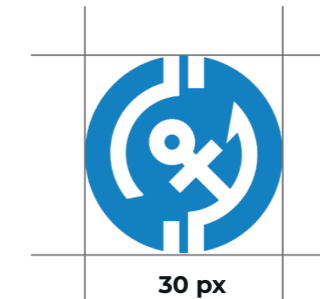

Clear Space.

24 px				24 px
			nautical YACHT CLUB	
24 px		12 px		24 px

Clear space is essential to ensure that your logo remains visually distinct, recognisable, and impactful in various applications. It defines the minimum area of unobstructed space around the logo that must be maintained to preserve its integrity, in this case a minimum of 24 pixels on either side of the logo.

Minimum Size.

Ensuring that the logo remains clear and recognisable at various sizes is essential for maintaining a strong brand identity.

The preferred minimum size at which the logo should be used is 100 pixels, and 30 pixels for the Symbol. This size is chosen to ensure that the logo remains clear, legible, and visually impactful across various applications.